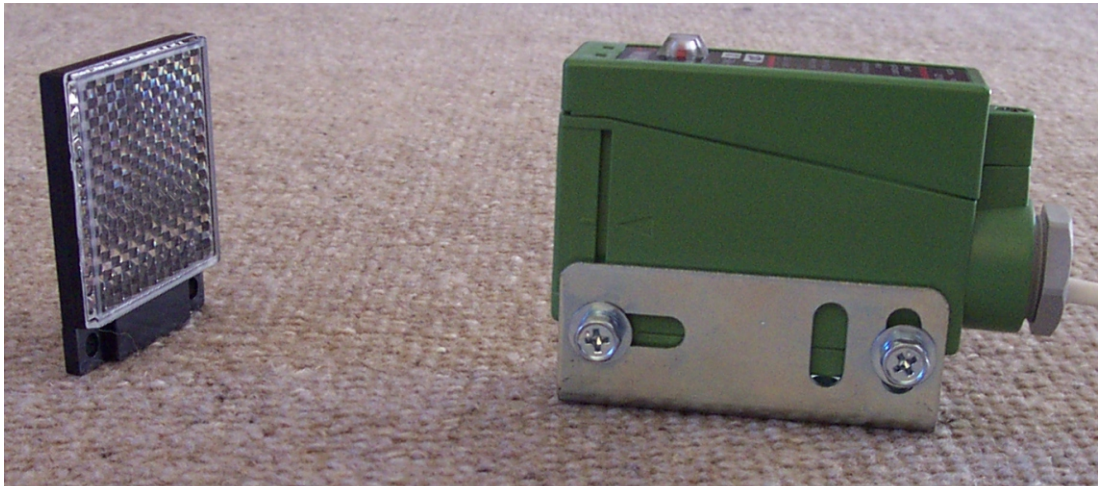

# Footprint

People Counter

**Increase Profits**

**Proven Worldwide**

**Improve Productivity**

**5 metre Beam Unit**

**Advanced features at a Realistic price**

Beam Unit Size

55mm high x 75mm wide x 30mm deep

Reflector Size

60mm high x 50mm wide x 6mm deep

- Operates up to 5 metres from Beam to reflector.
- Comes complete with mounting bracket for beam.

Further information contact Richard Conroy E-mail: [especs@southnet.co.nz](mailto:especs@southnet.co.nz)